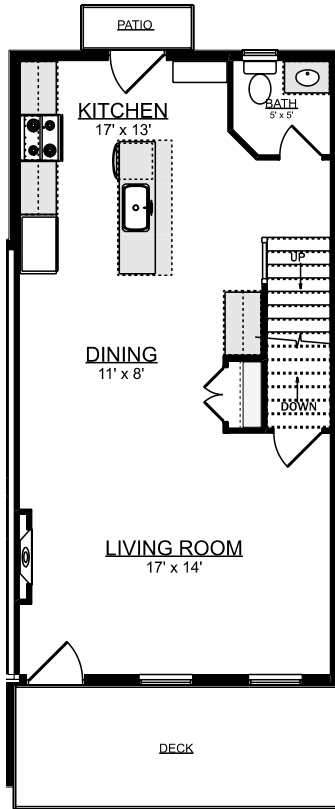

Smith Center — LOFTS —

2610 MAIN ST. GLASTONBURY, CT 06033

1ST

* COVERED PARKING INCLUDED

2ND

**BUILDING #1
UNIT #3**