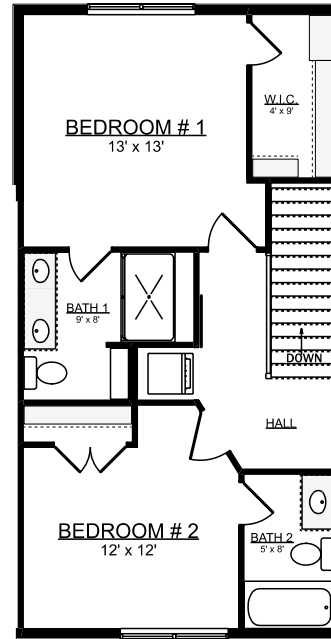

Smith Center — LOFTS —

2610 MAIN ST. GLASTONBURY, CT 06033

1ST

* COVERED PARKING INCLUDED

2ND

**BUILDING #1
UNIT #3**