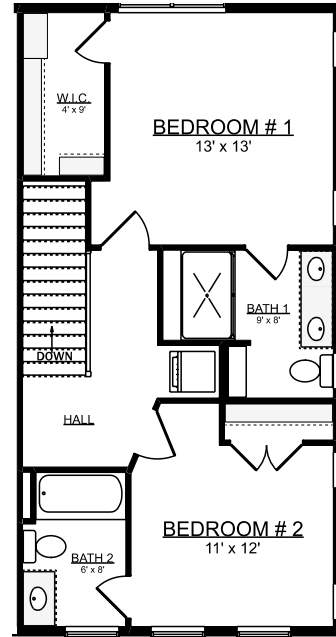

# Smith Center — LOFTS —

2610 MAIN ST. GLASTONBURY, CT 06033

## 2ND

BUILDING #1  
UNIT #4