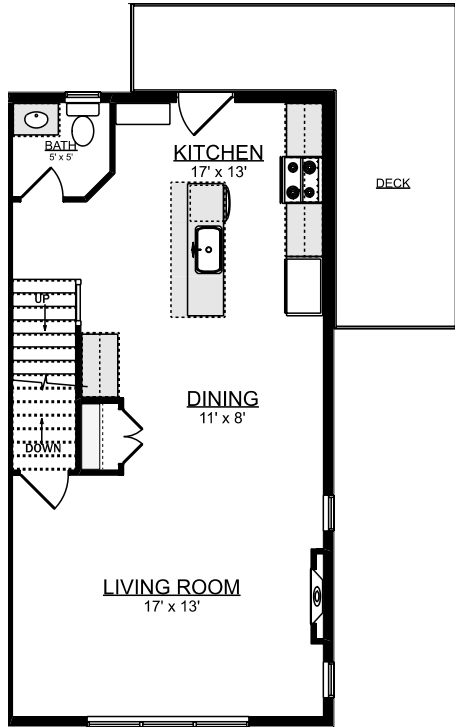

# Smith Center — LOFTS —

2610 MAIN ST. GLASTONBURY, CT 06033

## 1ST

\* COVERED PARKING INCLUDED

## 2ND

BUILDING #1  
UNIT #4