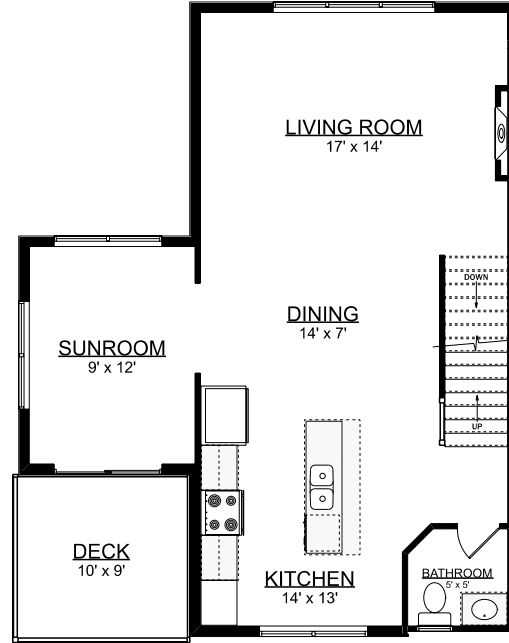

Smith Center — LOFTS —

2610 MAIN ST. GLASTONBURY, CT 06033

1ST

2ND

3RD

**BUILDING #2
UNIT 6**