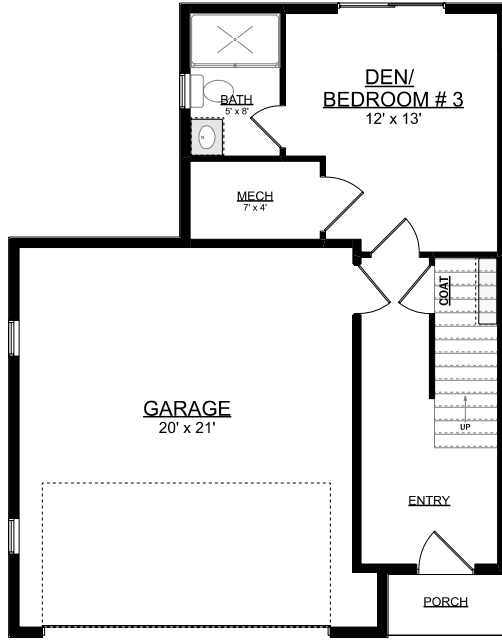

Smith Center — LOFTS —

2610 MAIN ST. GLASTONBURY, CT 06033

1ST

2ND

3RD

**BUILDING #2
UNIT 6**