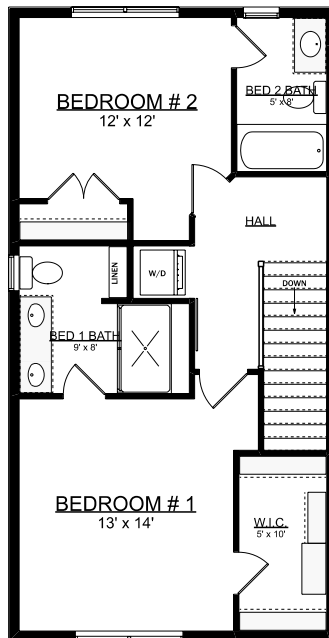

Smith Center — LOFTS —

2610 MAIN ST. GLASTONBURY, CT 06033

1ST

2ND

3RD

**BUILDING #2
UNIT 6**