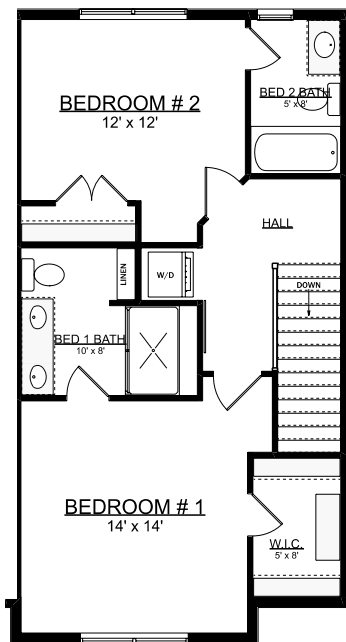

Smith Center — LOFTS —

2610 MAIN ST. GLASTONBURY, CT 06033

1ST

2ND

3RD

**BUILDING #2
UNIT 7**