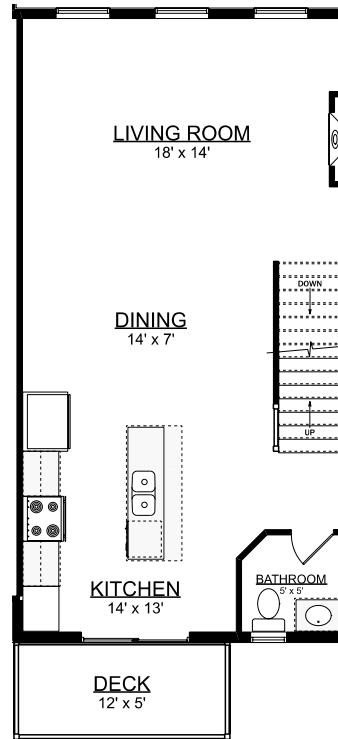

Smith Center — LOFTS —

2610 MAIN ST. GLASTONBURY, CT 06033

1ST

2ND

3RD

**BUILDING #2
UNIT 7**