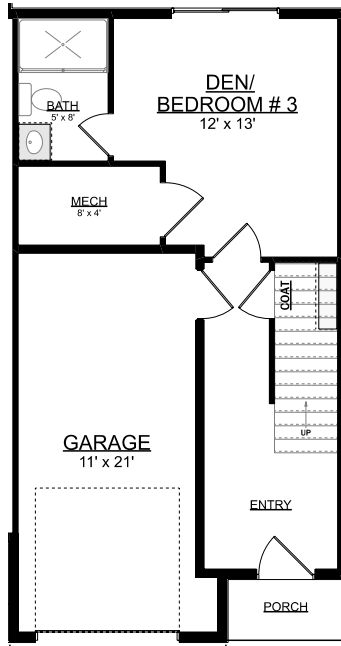

Smith Center — LOFTS —

2610 MAIN ST. GLASTONBURY, CT 06033

1ST

2ND

3RD

**BUILDING #2
UNIT 7**