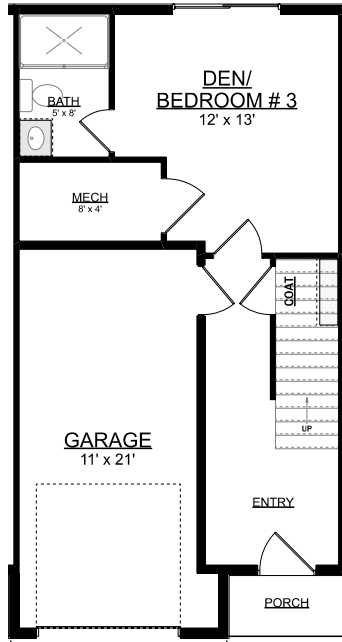

Smith Center — LOFTS —

2610 MAIN ST. GLASTONBURY, CT 06033

1ST

2ND

3RD

**BUILDING #2
UNIT 8**