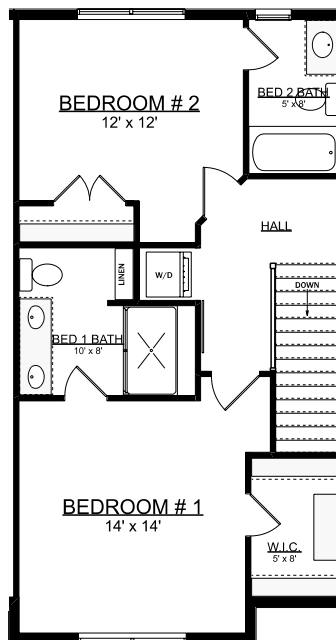

Smith Center — LOFTS —

2610 MAIN ST. GLASTONBURY, CT 06033

1ST

2ND

3RD

**BUILDING #2
UNIT 8**