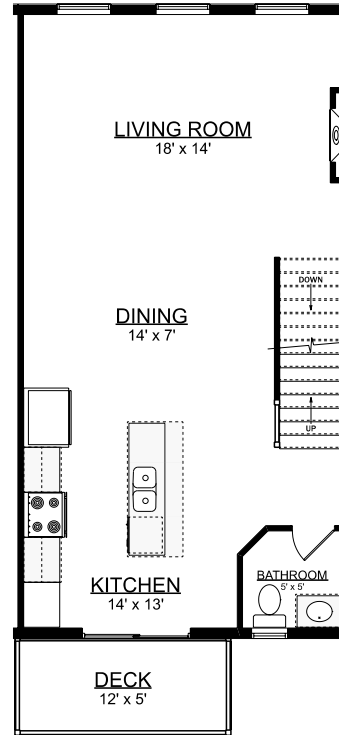

Smith Center — LOFTS —

2610 MAIN ST. GLASTONBURY, CT 06033

1ST

2ND

3RD

**BUILDING #2
UNIT 8**