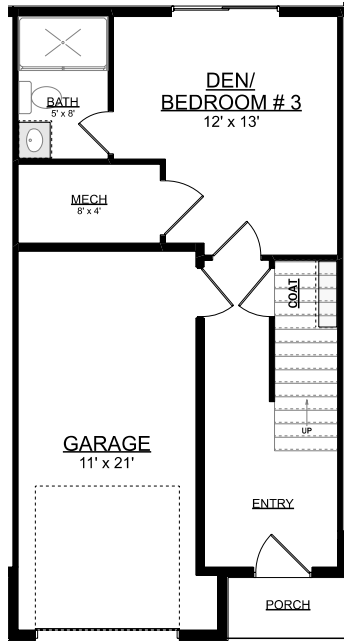

Smith Center — LOFTS —

2610 MAIN ST. GLASTONBURY, CT 06033

1ST

2ND

3RD

**BUILDING #2
UNIT 9**