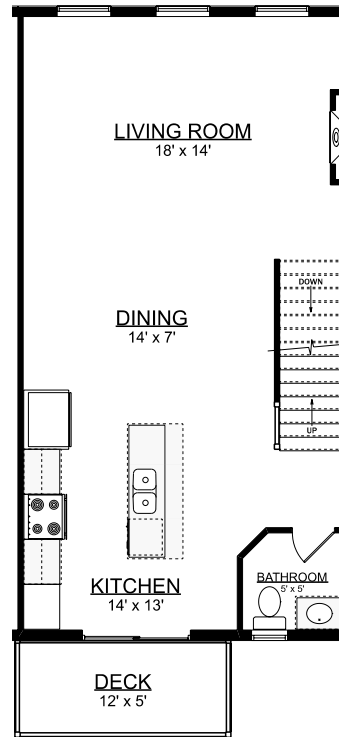

Smith Center — LOFTS —

2610 MAIN ST. GLASTONBURY, CT 06033

1ST

2ND

3RD

**BUILDING #2
UNIT 9**