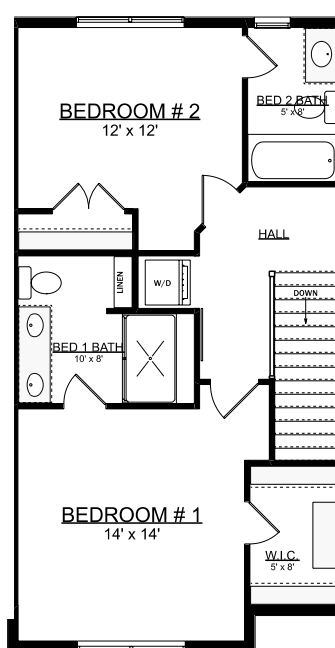

Smith Center — LOFTS —

2610 MAIN ST. GLASTONBURY, CT 06033

1ST

2ND

3RD

**BUILDING #2
UNIT 9**